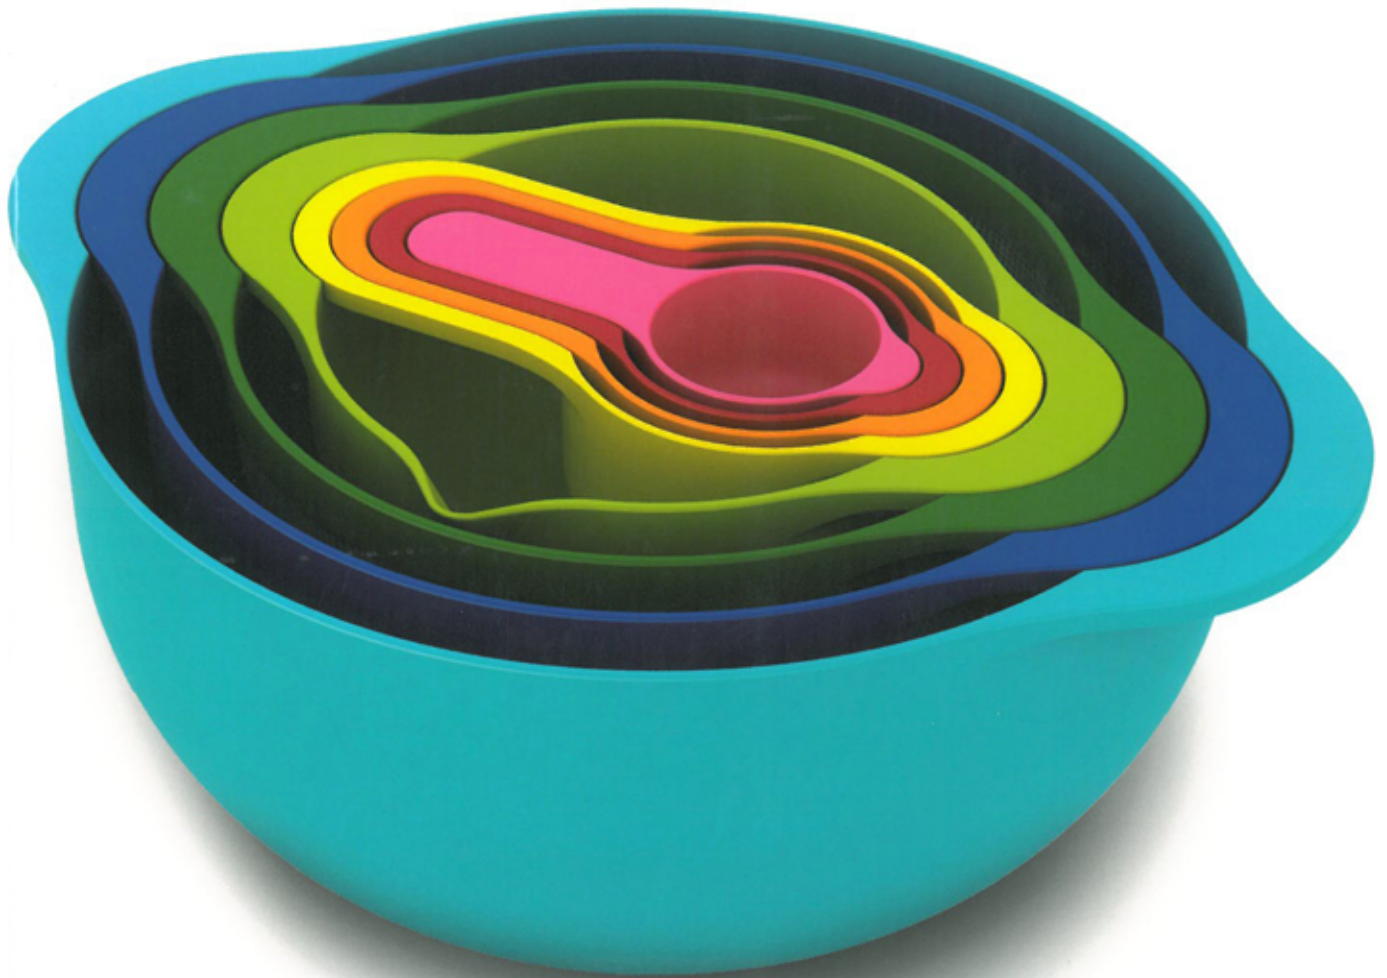

**designs
for
small
spaces**

Jennifer Hudson

← **Folding chair,
Fol. D**

Patrick Jouin
Chrome metal,
polypropylene
H: 81cm (31in)
H (seat): 46cm (18 $\frac{1}{8}$ in)
W: 43cm (16 $\frac{7}{8}$ in)
D: 52cm (20in)
xO, France
www.xo-design.com

↙ ↓ **Folding chair,
Bek**

Giulio Iacchetti
Reinforced
polypropylene
H: 77cm (30in)
H (seat): 45cm (17 $\frac{3}{4}$ in)
W: 50cm (19in)
D: 56cm (22in)
Casamania, Italy
www.casamania.it